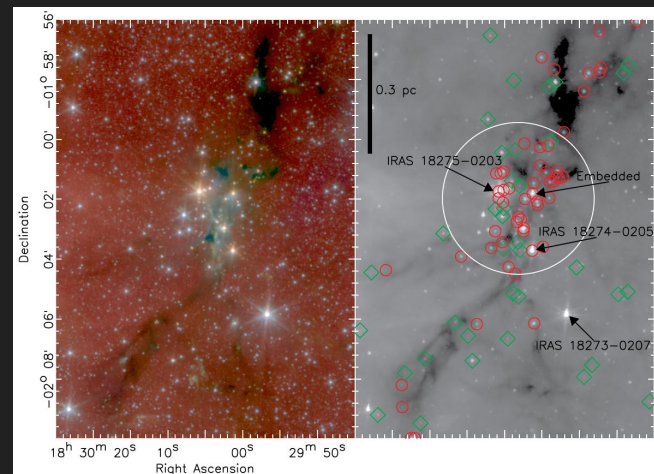

# Emma Jarvis

First year graduate student

Email: emma.jarvis@mail.utoronto.ca

Office: MPI202c

Research interest: **Star formation, observational astronomy**

Previous work: with Rachel Friesen

Star formation in **Serpens South**

(a nearby, young, low-mass,  
clustered star forming region)

Gutermuth et al, 2008